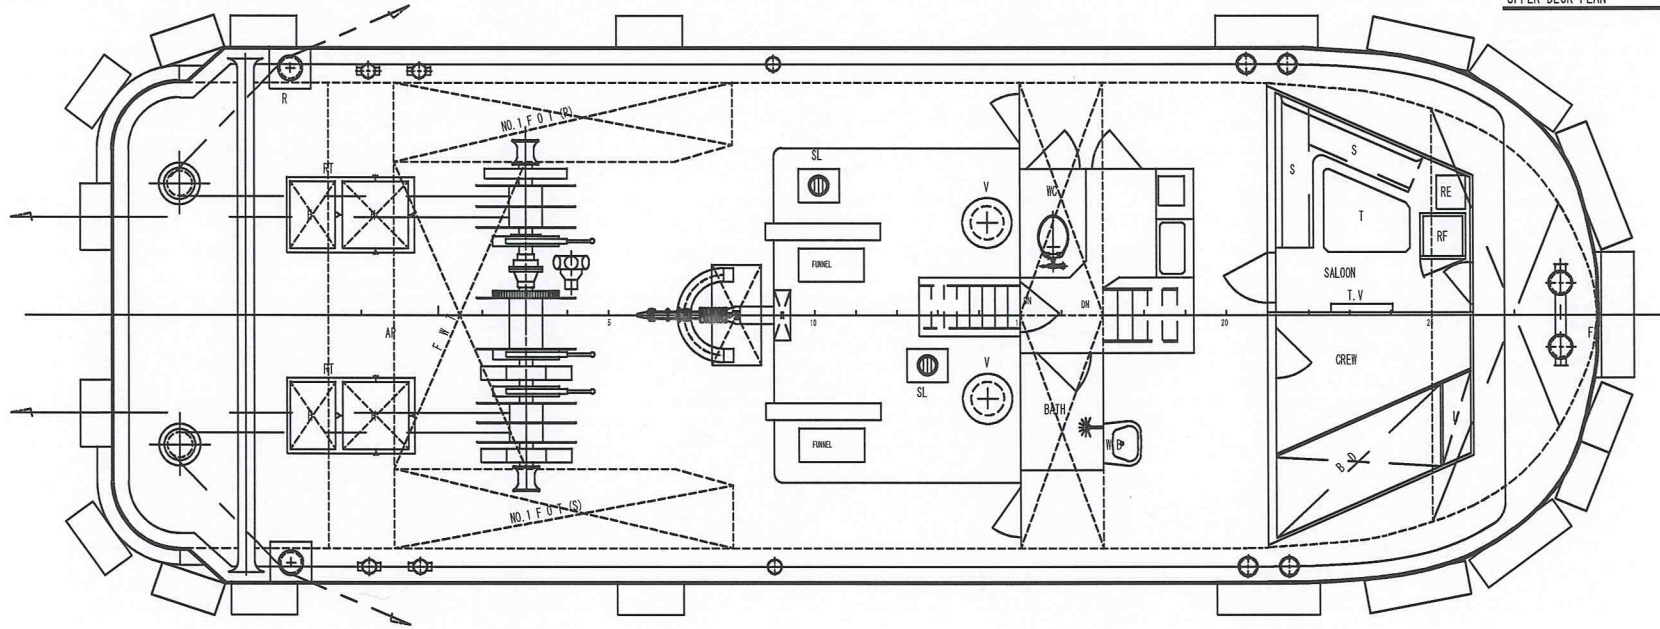

PLINCIPAL PARTICULARS

LENGTH	(O. A)	18.00 m
LENGTH	(P. P)	14.60 m
BREADTH	(MLD)	5.57 m
DEPTH	(MLD)	1.90 m
DRAFT	(MLD)	1.44 m
GROSS TONNAGE		19 T
MAIN ENGINE		1000 x 2
SPEED	(MAX)	12.1 kt
CREW'S		3 P
OTHER'S		9 P
TOTAL		12 P
NAVIGATION AREA		COSTING

UPPER DECK PLAN

BOTTOM PLAN